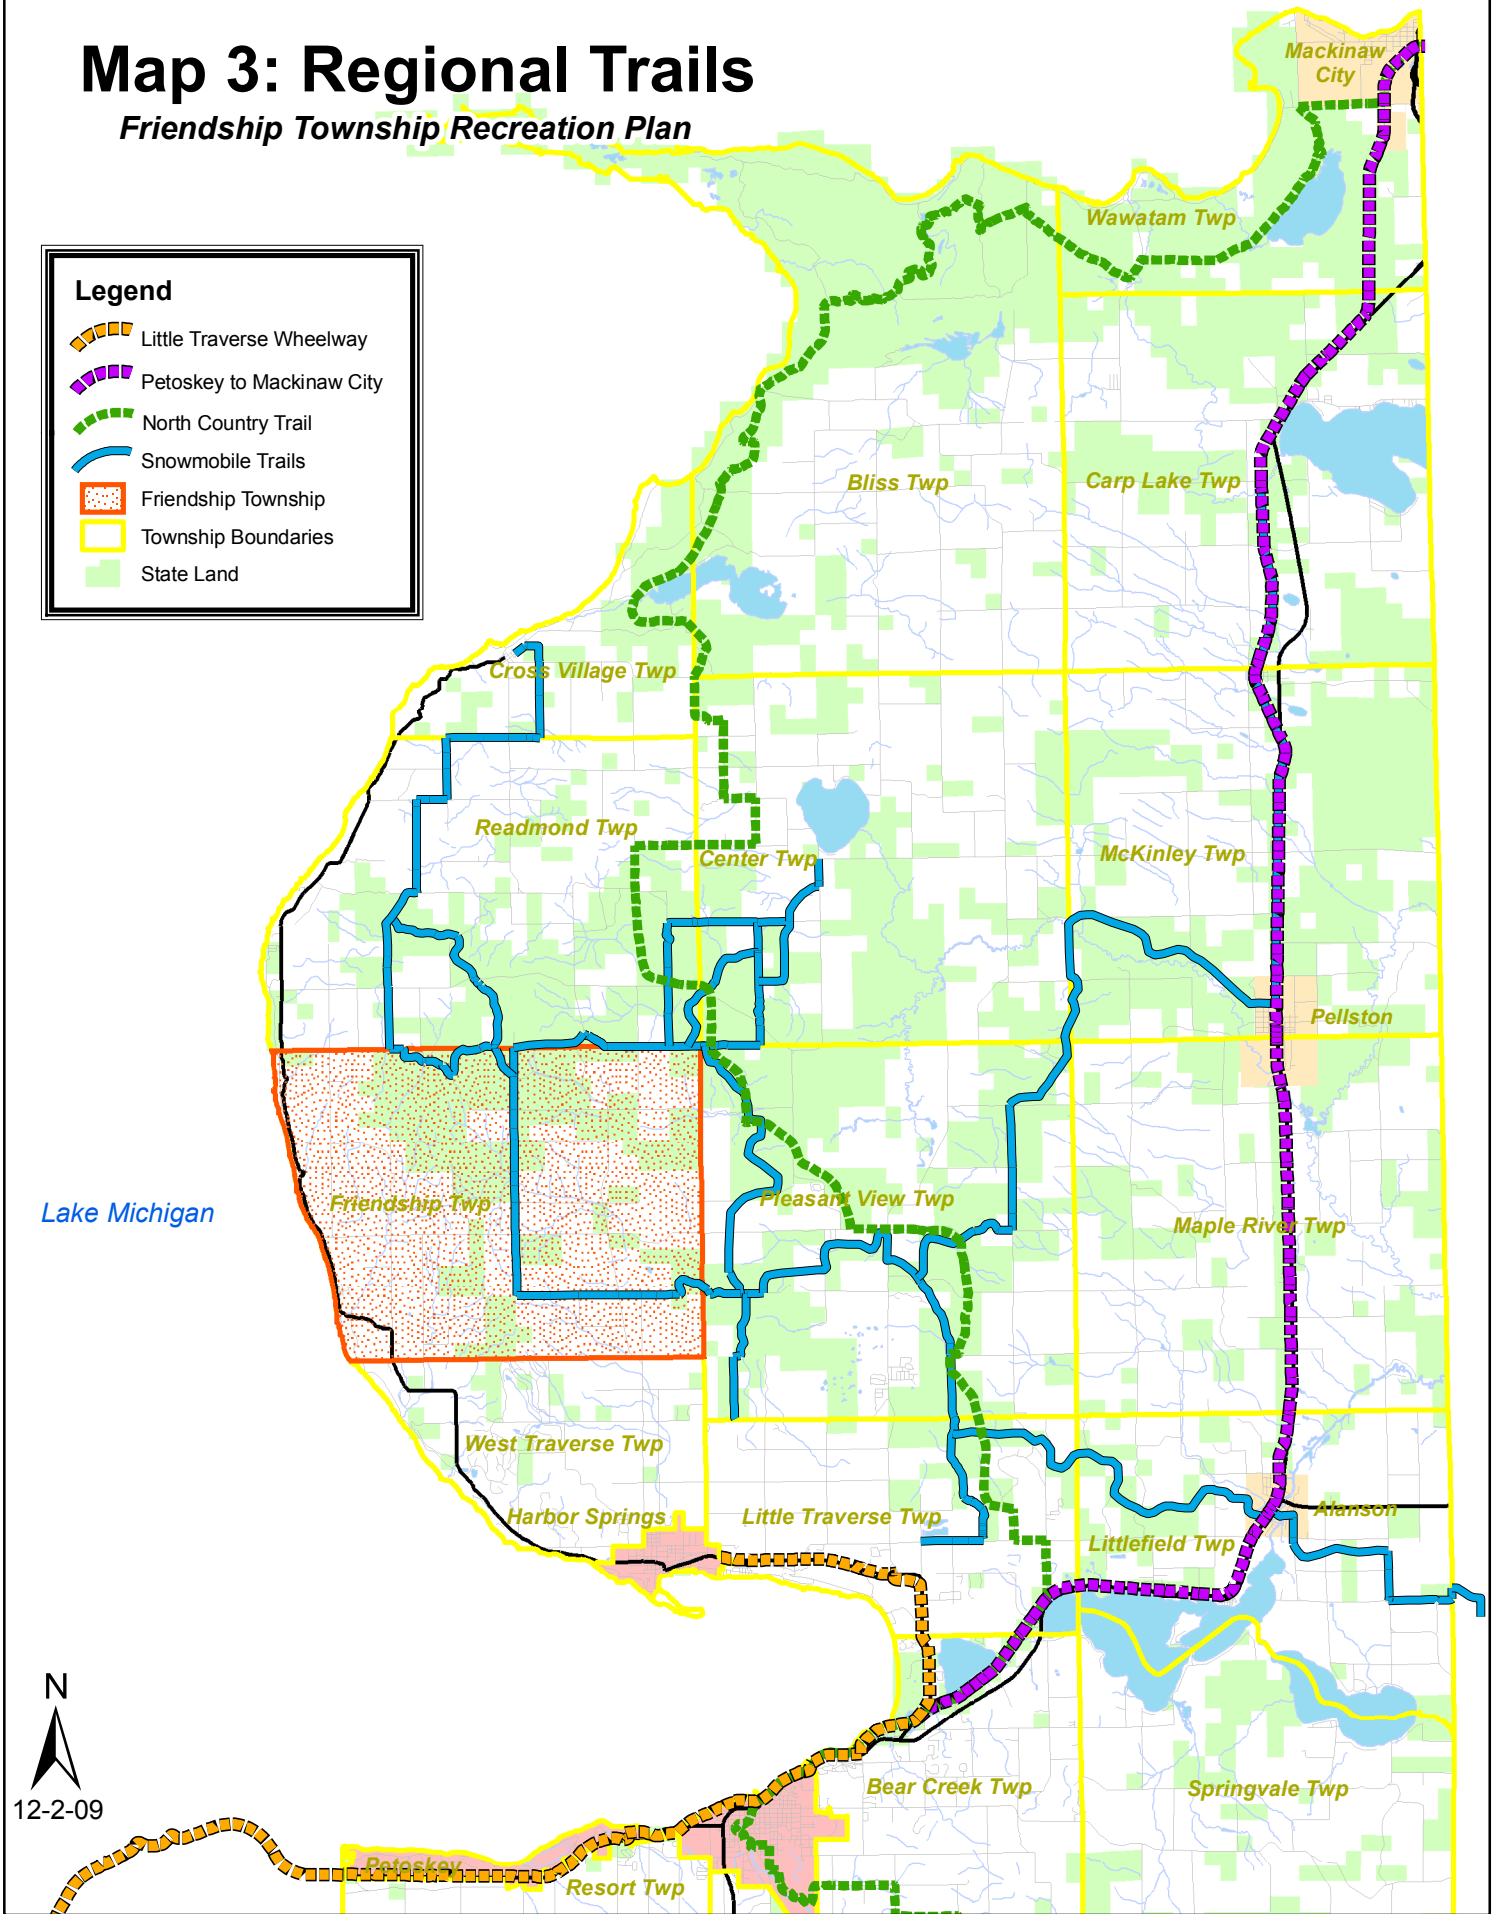

# Map 3: Regional Trails

## Friendship Township Recreation Plan

**Legend**

- Little Traverse Wheelway
- Petoskey to Mackinaw City
- North Country Trail
- Snowmobile Trails
- Friendship Township
- Township Boundaries
- State Land