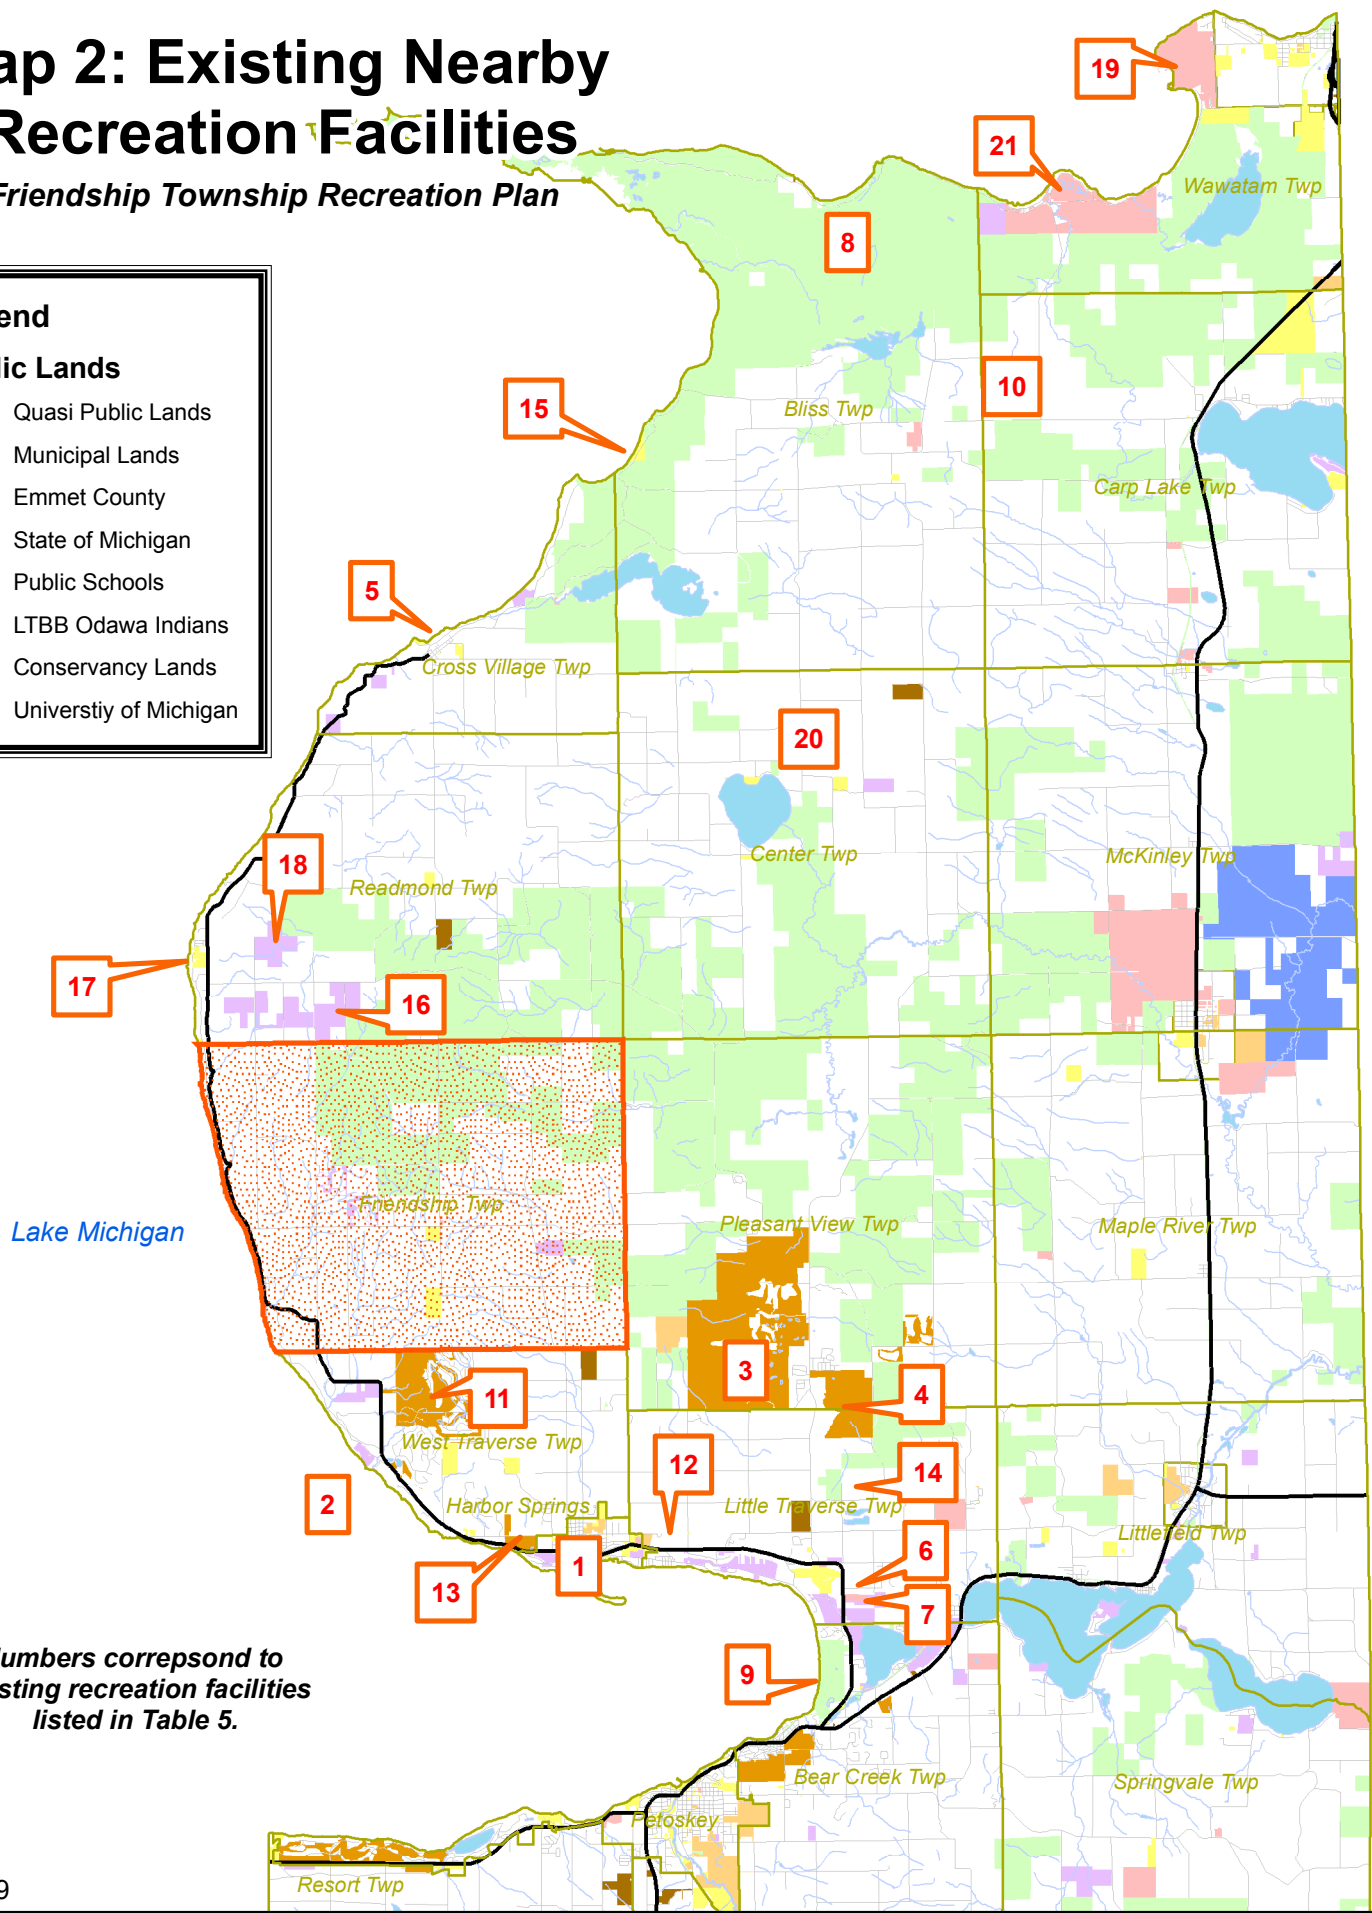

Map 2: Existing Nearby Recreation Facilities

Friendship Township Recreation Plan

Legend

Public Lands

-  Quasi Public Lands
-  Municipal Lands
-  Emmet County
-  State of Michigan
-  Public Schools
-  LTBB Odawa Indians
-  Conservancy Lands
-  University of Michigan

Numbers correspond to existing recreation facilities listed in Table 5.